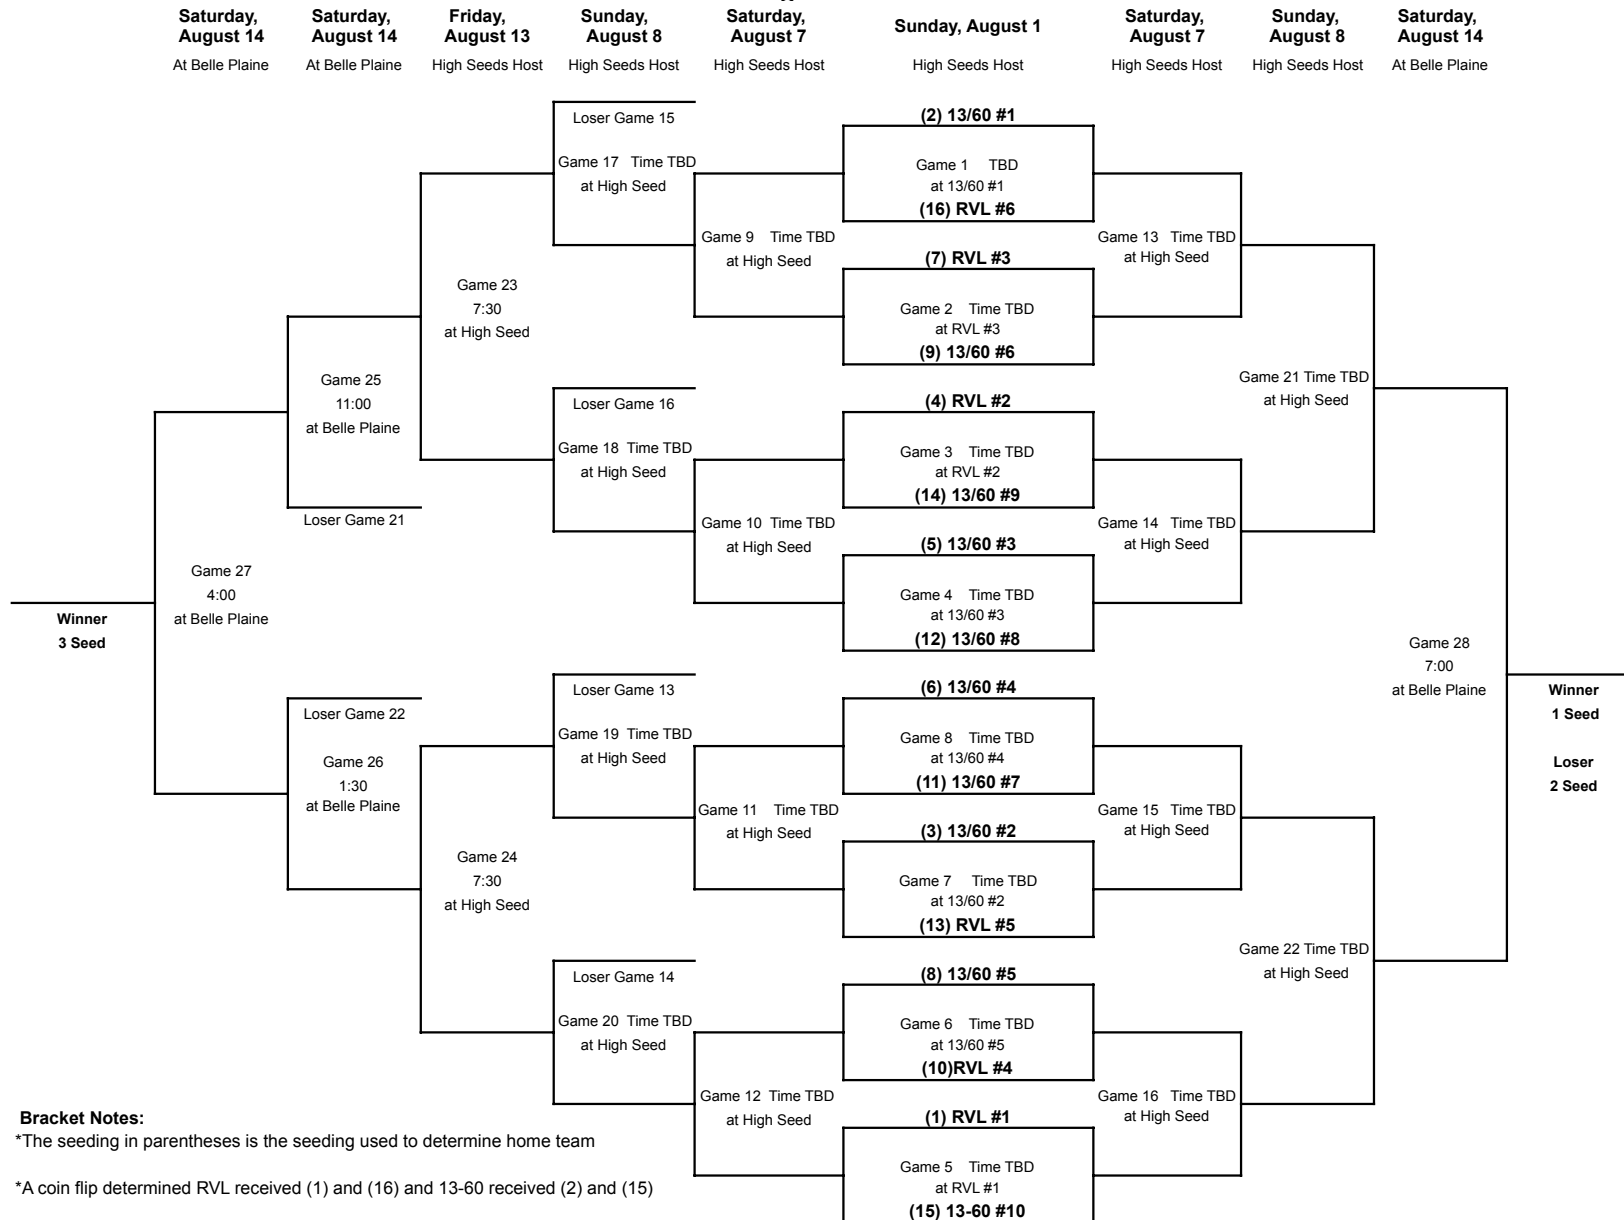

2021 Region 6C Tournament Bracket

Bracket Notes:

*The seeding in parentheses is the seeding used to determine home team

*A coin flip determined RVL received (1) and (16) and 13-60 received (2) and (15)

*Seeds not in alignment with traditional 16-team seeding were flipped to create league crossover games

*13-60 will eliminate one team before regions to get down to 10