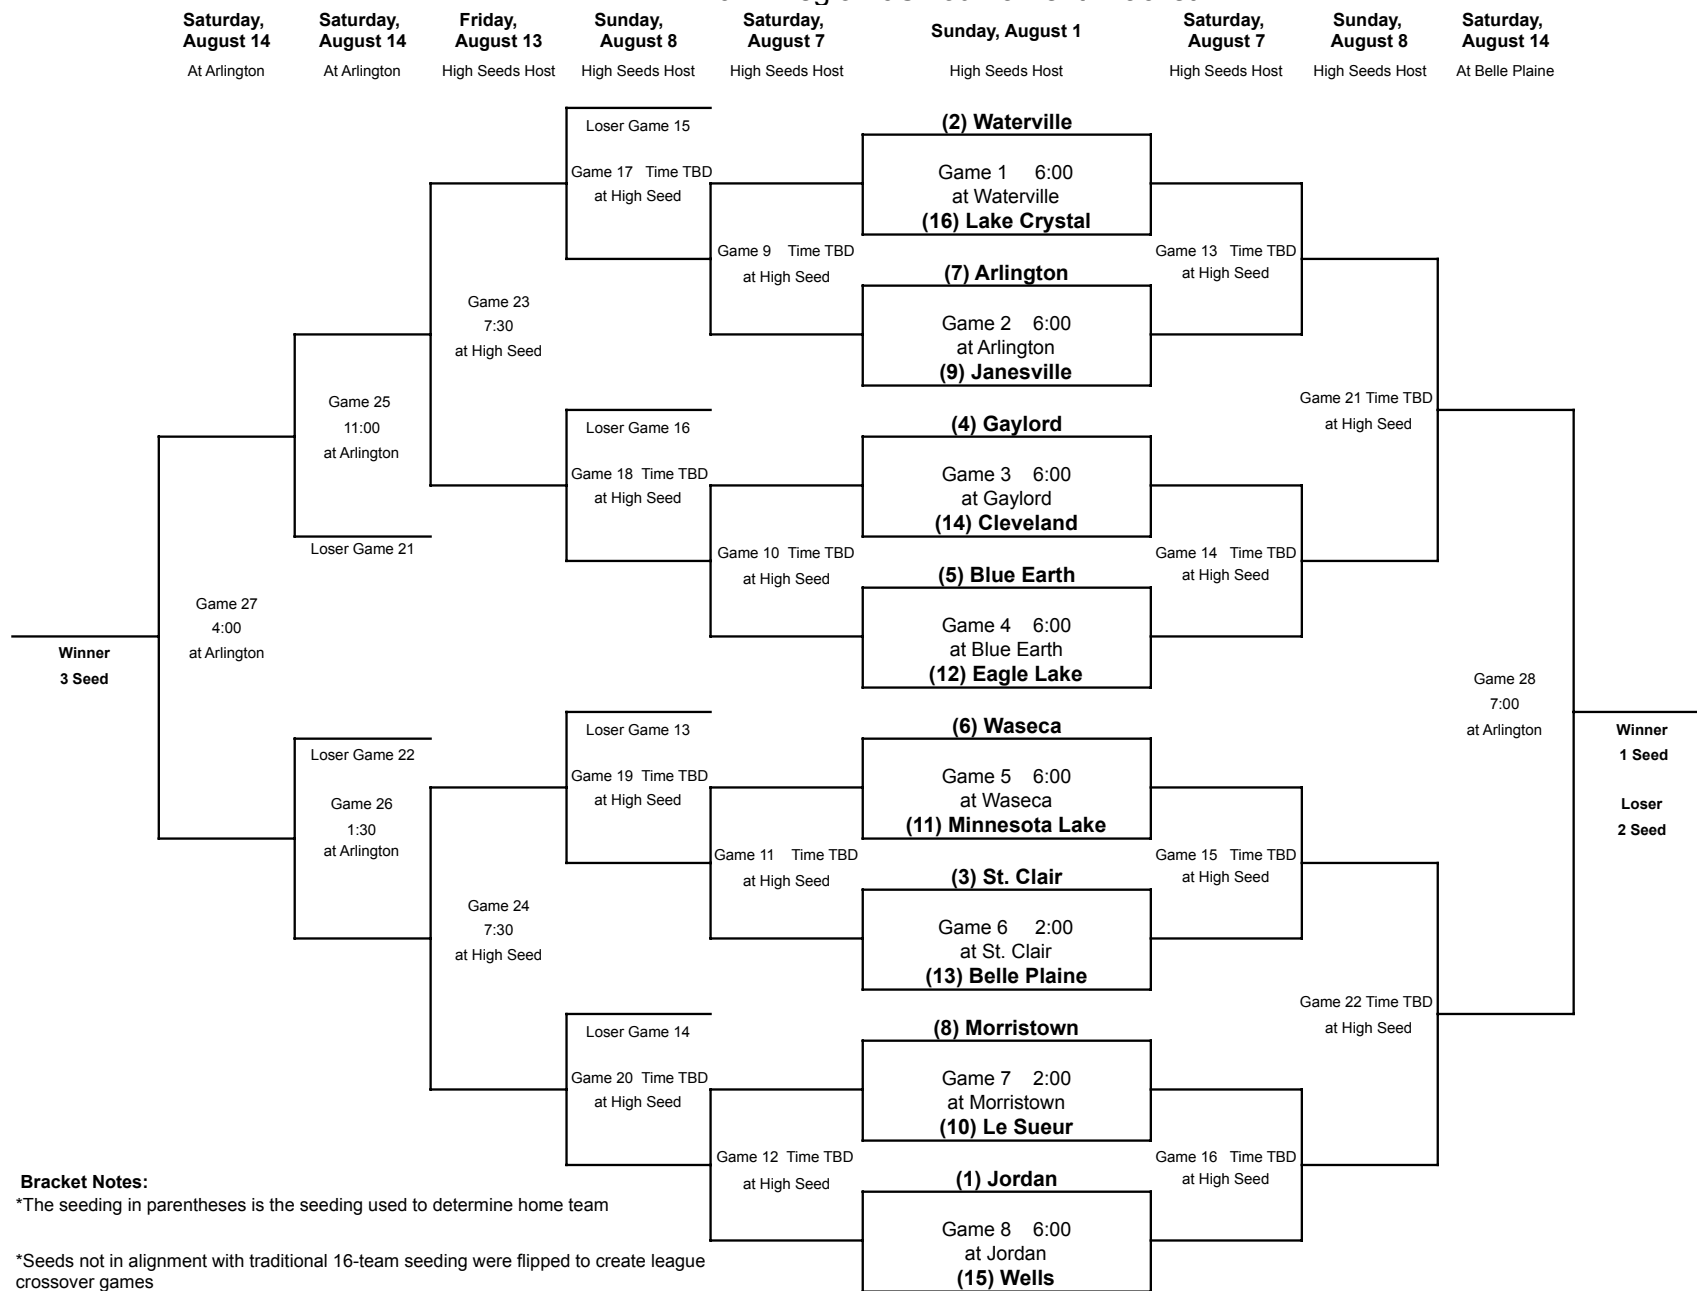

2021 Region 6C Tournament Bracket

Bracket Notes:

*The seeding in parentheses is the seeding used to determine home team

*Seeds not in alignment with traditional 16-team seeding were flipped to create league crossover games