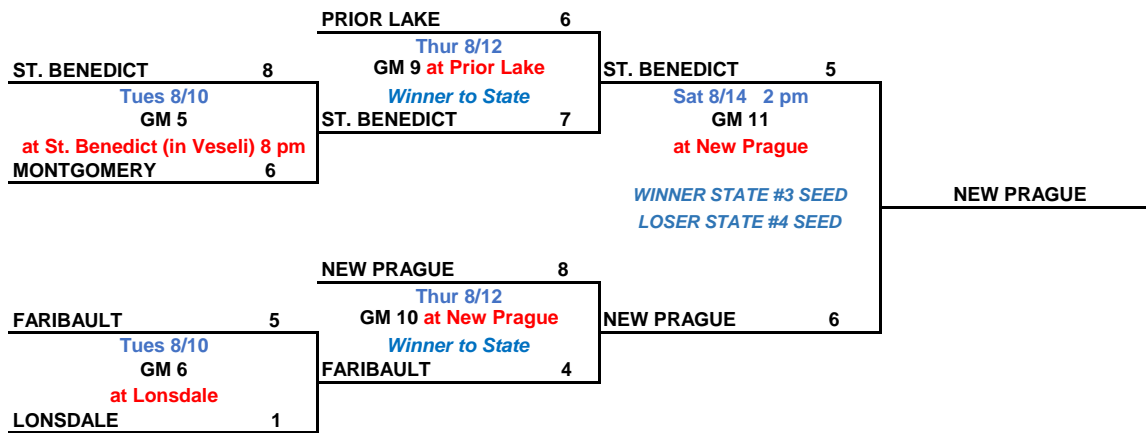

Loser's Bracket

WE THANK OUR 2021 REGION 3C BRACKET SPONSOR:

ERIC SOLHEID
CONSTRUCTION

NEW CONSTRUCTION REMODELS DECKS WINDOWS SIDING

952-292-0924

NEW PRAGUE, MN