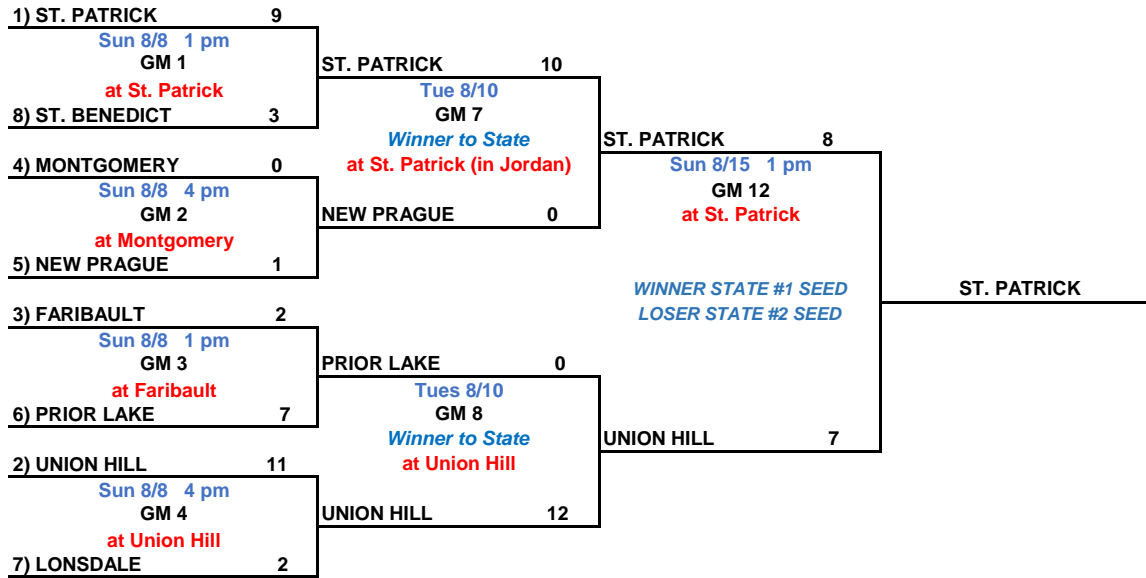

Game 1 (Tues, Aug 3):	Veseli	at	Prior Lake 7:30 pm	Result:	Prior Lake win 2-1 (12 inn)
Game 2 (Thurs, Aug 5):	Prior Lake	at	Veseli 8 pm	Result:	Prior Lake win 6-5
Game 3 (if nec) (Fri, Aug 6):	Veseli	at	Prior Lake 7:30 pm	Result:	

Seed 7 vs. Seed 10:

Game 1 (Tues, Aug 3):	Lonsdale	at	Shakopee 7:30 pm	Result:	Lonsdale win 14-0
Game 2 (Thurs, Aug 5):	Shakopee	at	Lonsdale 7:30 pm	Result:	Lonsdale win 9-8
Game 3 (if nec) (Fri, Aug 6):	Shakopee	at	Lonsdale 7:30 pm	Result:	

Seed 8 vs. Seed 9:

Game 1 (Tues, Aug 3):	Webster	at	St. Benedict (in New Prague) 7:30 pm	Result:	Webster win 7-1
Game 2 (Thurs, Aug 5):	St. Benedict	at	Webster (in New Prague) 7:30 pm	Result:	St. Benedict win 7-0
Game 3 (Fri, Aug 6):	Webster	at	St. Benedict (in Lonsdale) 7:30 pm	Result:	St. Benedict win 10-2

MINNESOTA BASEBALL ASSOCIATION

2021 REGION 3C

8-Team MODIFIED Double Elimination Region Bracket

Notes

- 1) Weekday games 7:30 pm (8 pm if mutual agree); weekend games as noted
- 2) High Seeds are Home team in Games 1, 2, 3, 4, 7, 8, 11, 12
- 3) Games 5, 6, 9, 10: High Seeds are Home UNLESS Low Seed has had fewer Home Games during Region play
- 4) DRS Playoff home games DO NOT COUNT against Region home game tally
- 5) If Gm 12 is a rainout, high seed is #1 State seed; low seed is #2 State seed