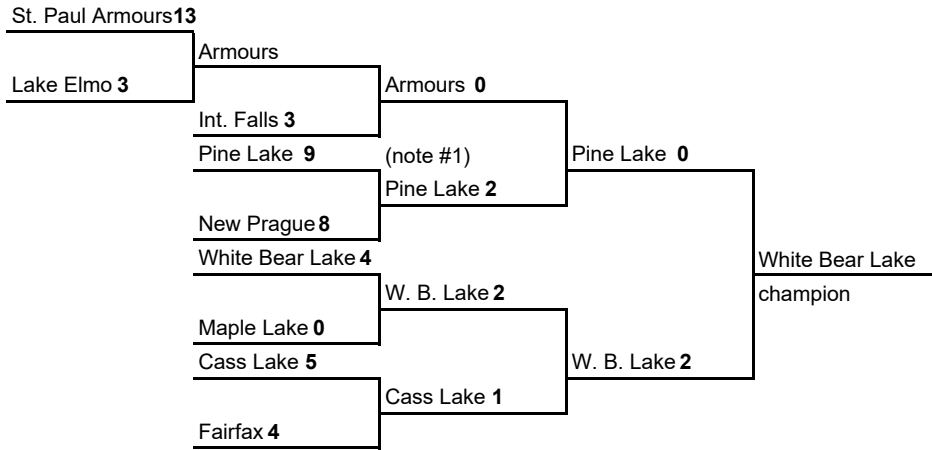

1925 State Tournament

Lexington Park

#1 -- Second game; first was called at 2-2 in 10th inning because of 6 p.m. Sunday curfew law.