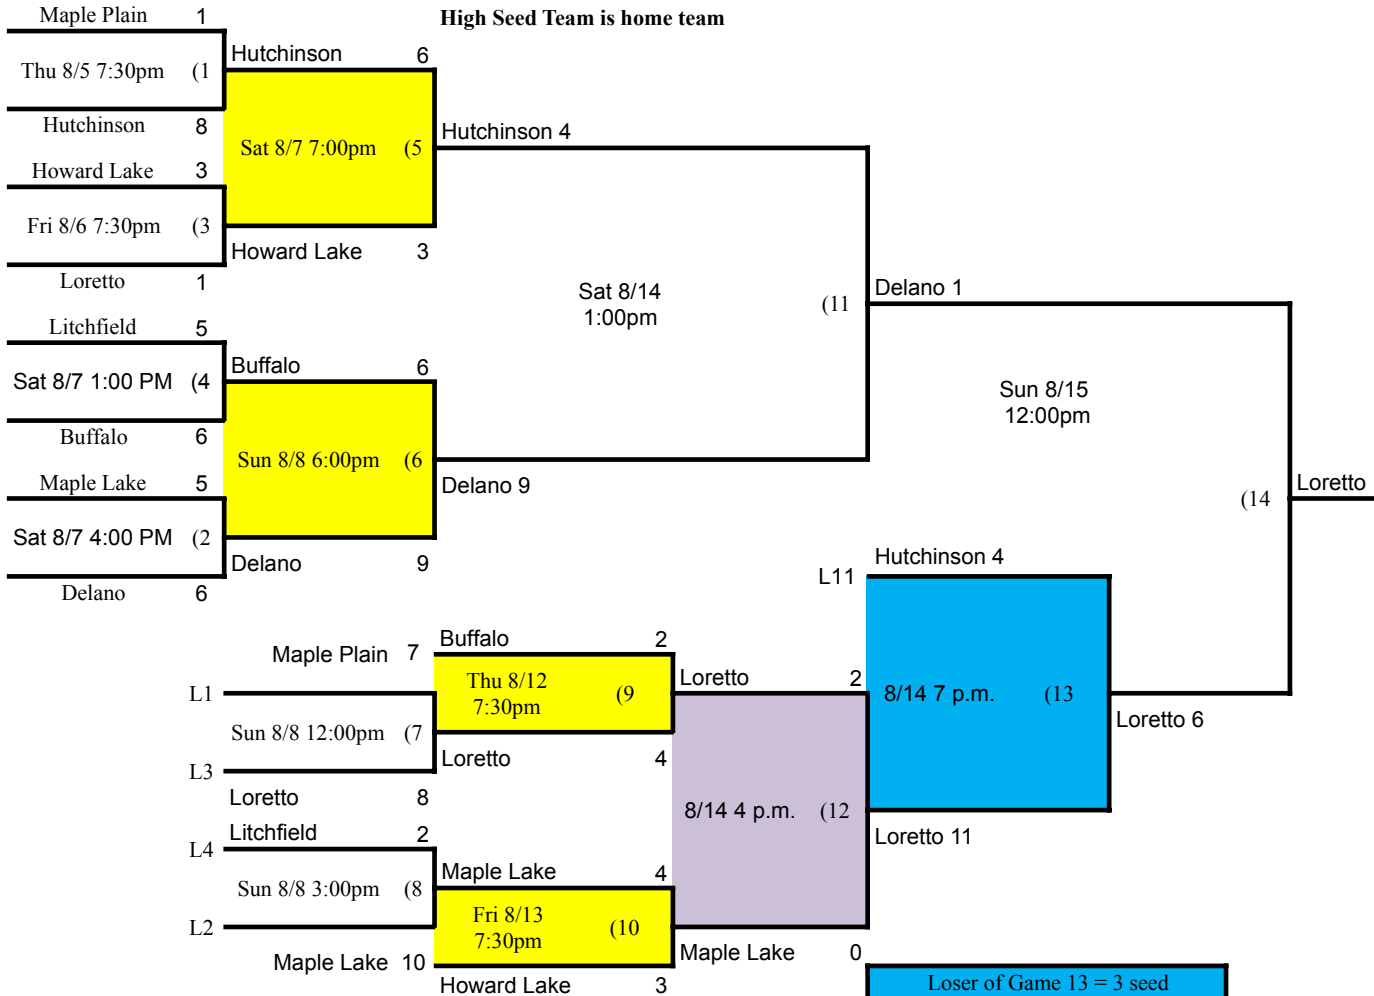

## Region 12C Double Elimination Tournament (at Delano)

Playoff for #8 Seed in Regions  
(Games at Highest Seeds Field)

- Loser of Game 13 = 3 seed
- Loser of Game 12 = 4 seed
- State Qualifier Game