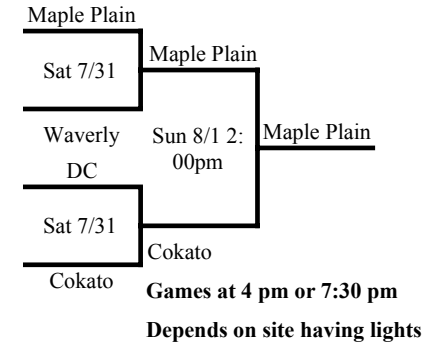

## Region 12C Double Elimination Tournament (at Delano)

Playoff for #8 Seed in Regions  
(Games at Highest Seeds Field)

- Loser of Game 13 = 3 seed
- Loser of Game 12 = 4 seed
- State Qualifier Game