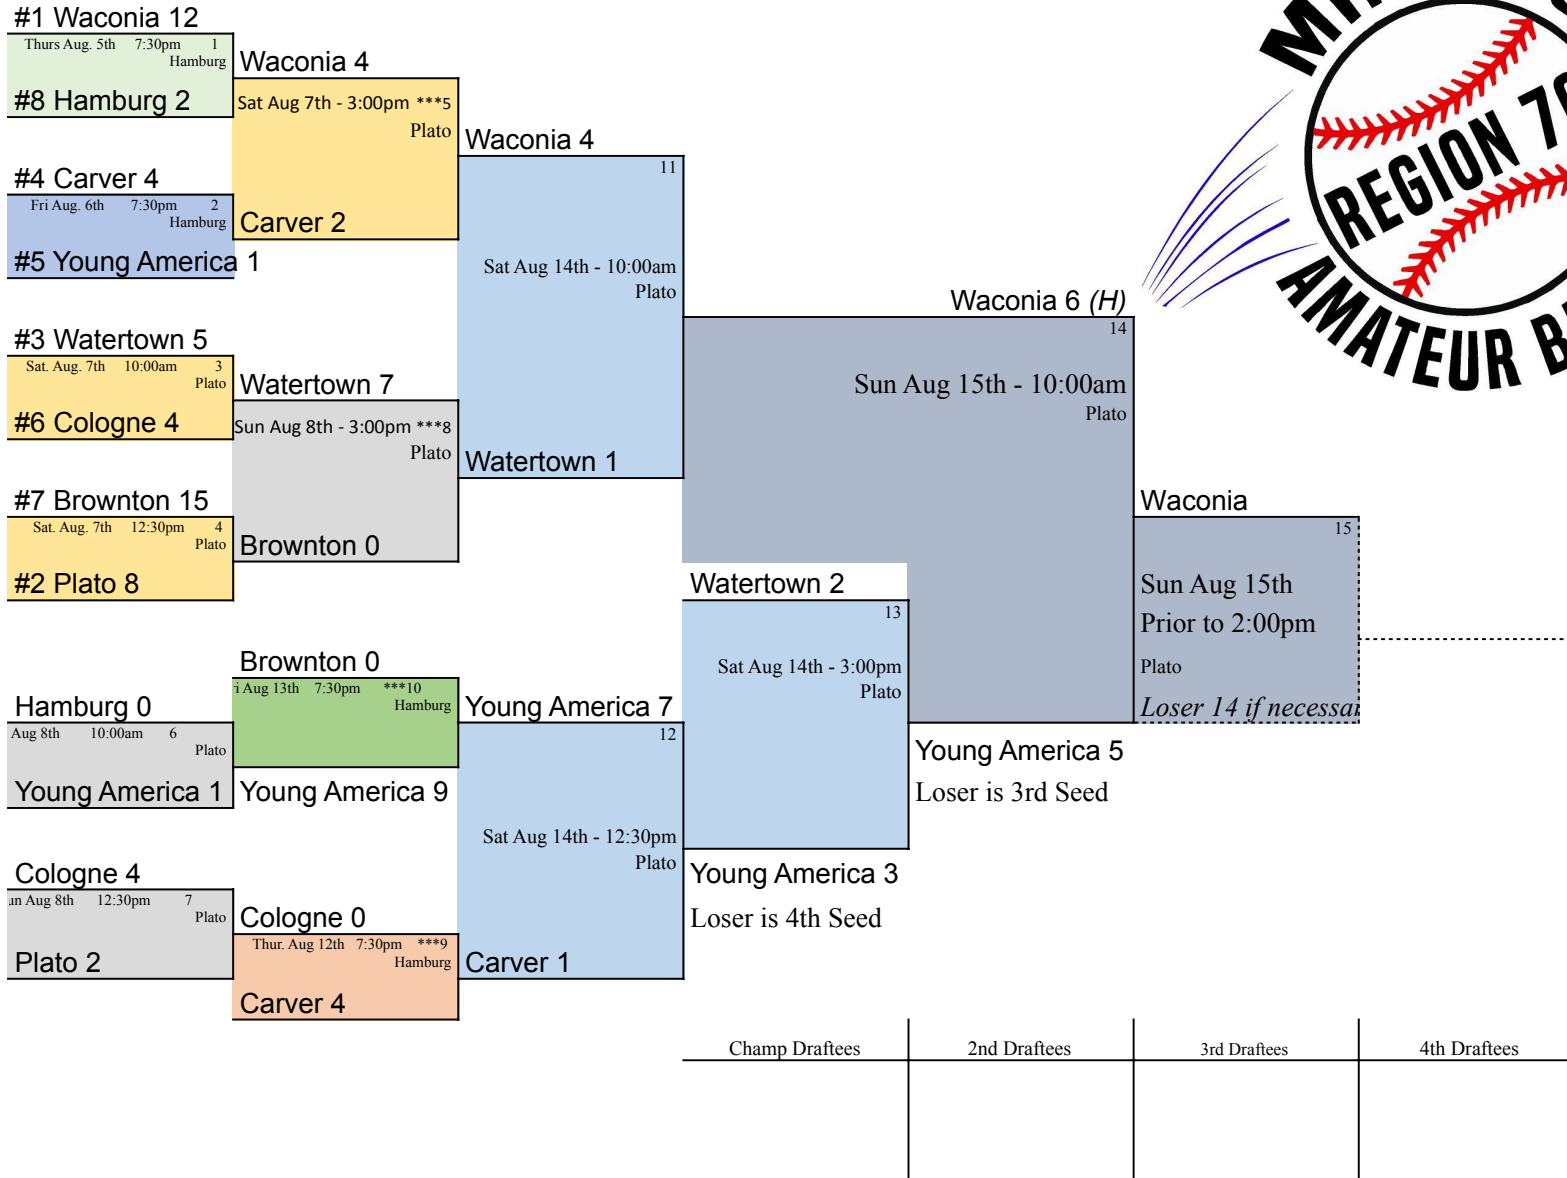

# 2021 Region 7C Tourney

Game Locations Plato & Hamburg

\*\*\* state qualifier game

Higher seed will be considered the home team throughout the entire tournament, save for game 14, where the undefeated team will be the home team. Game #15, home team will be determined by coin flip.