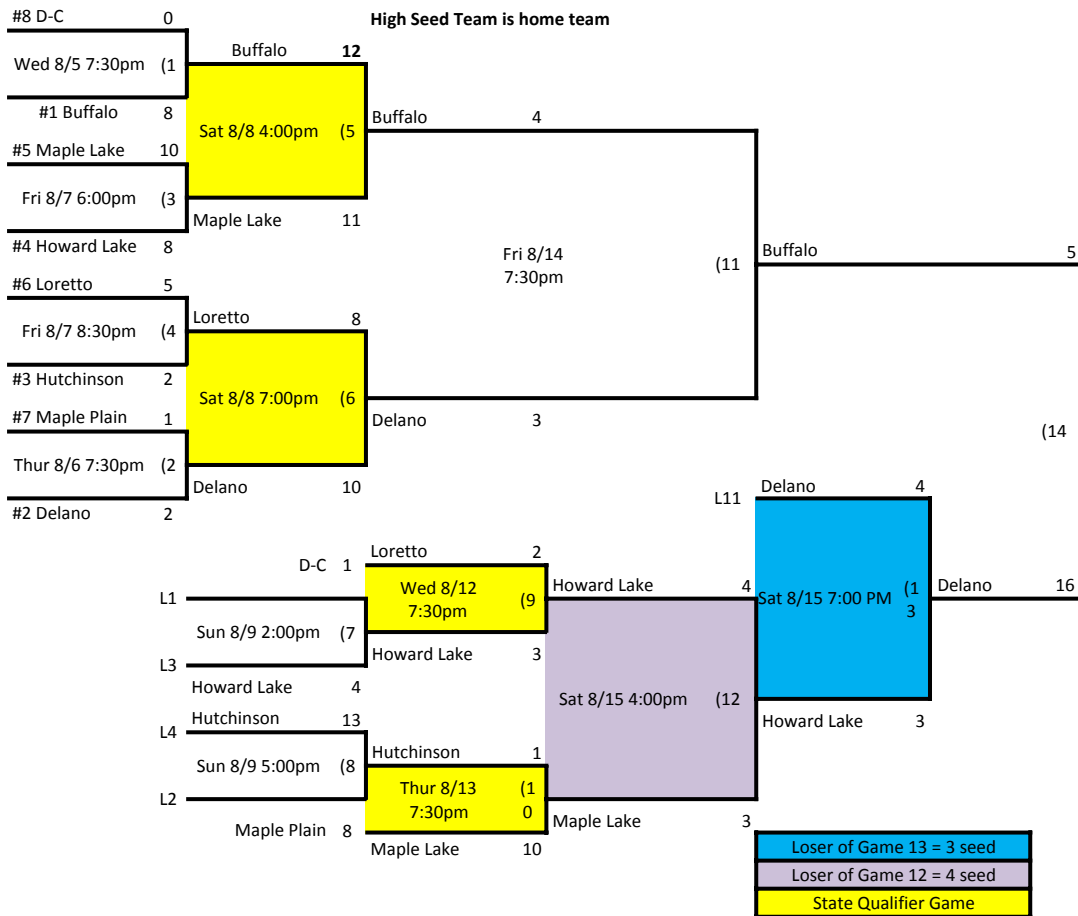

Region 12C Double Elimination Tournament (at Maple Lake)

Playoff for #8 Seed in Regions (Games at Highest Seeds Field)