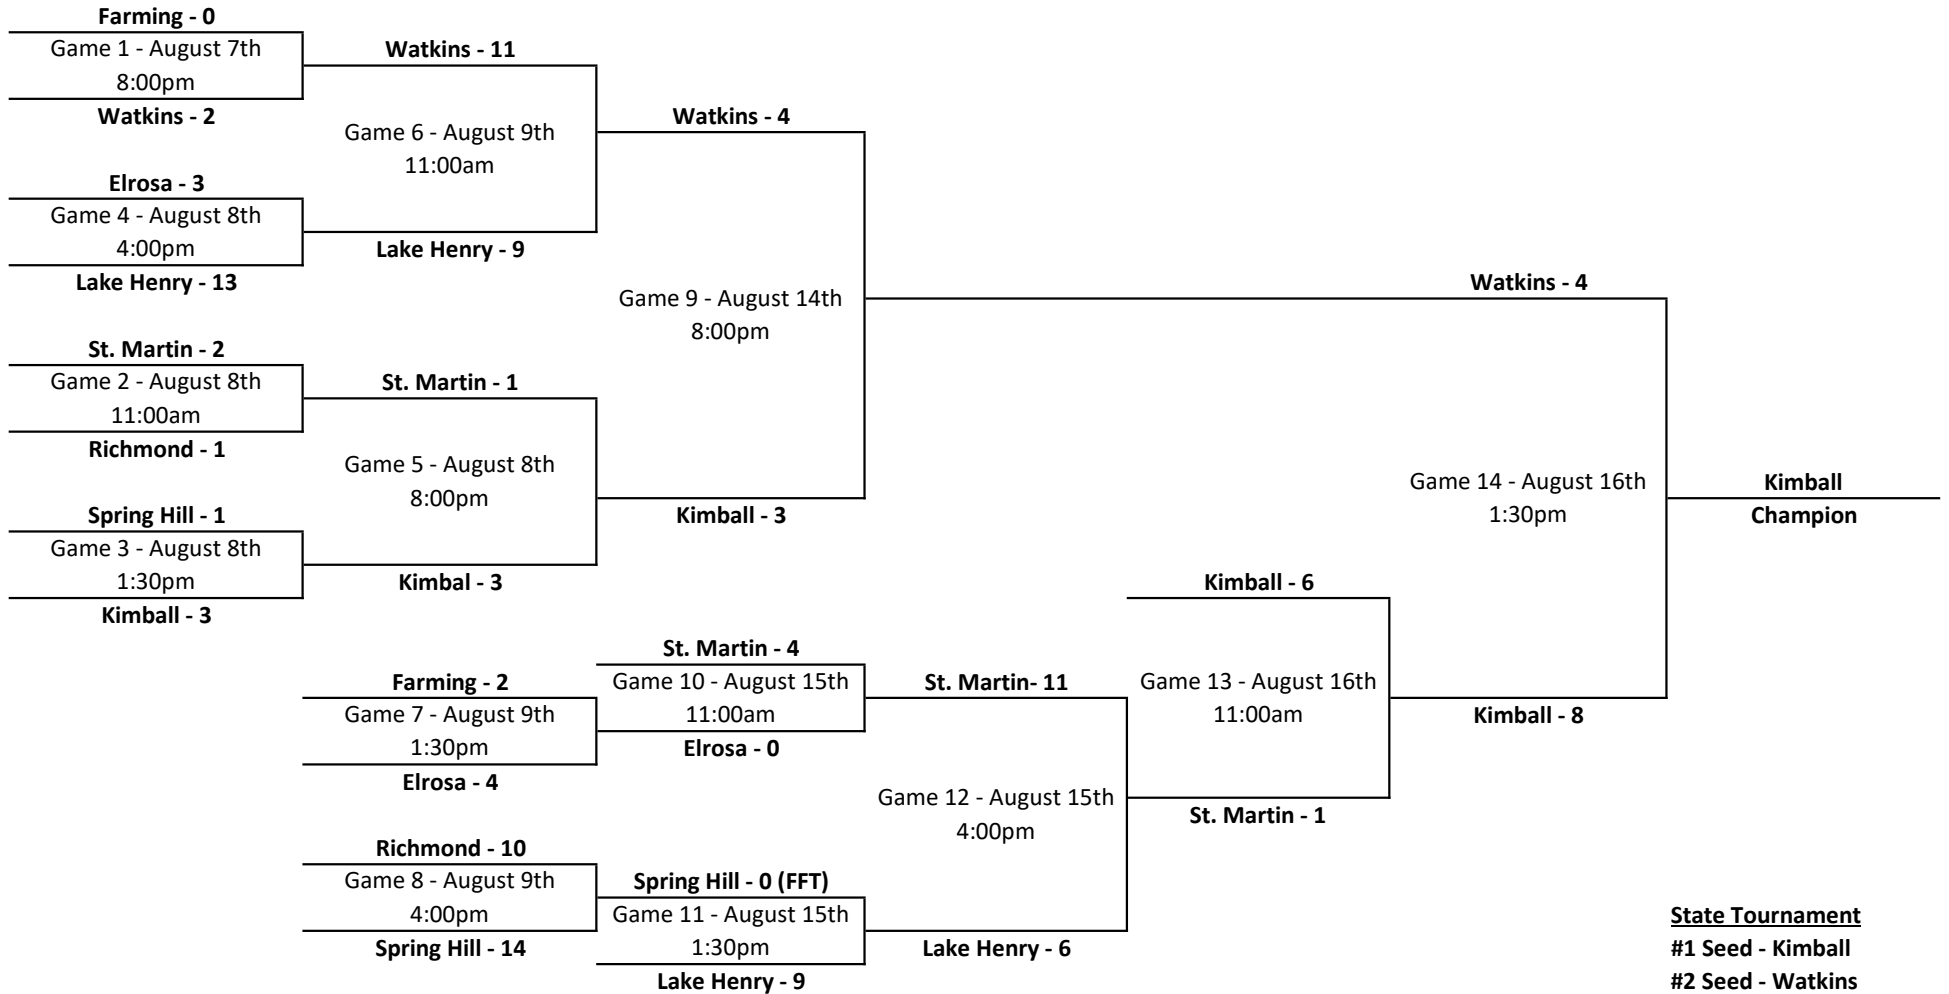

2020 Region 15C Tournament

State Tournament
 #1 Seed - Kimball
 #2 Seed - Watkins
 #3 Seed - St. Martin
 #4 Seed - Lake Henry

Day games in Greenwald
 Night games in Elrosa